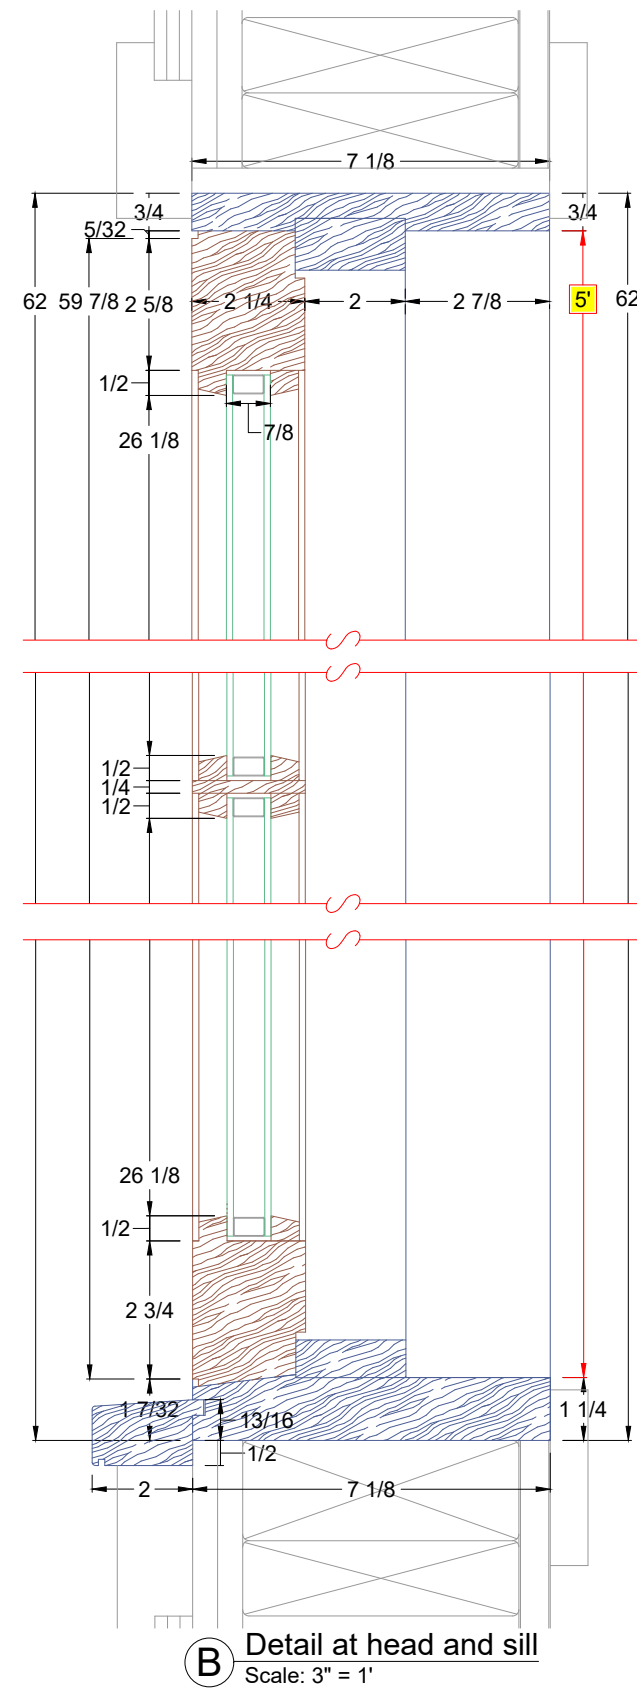

Glazing Type:
1/8" Cardinal 272 Low-E over 1/8" clear, tempered, argon gas filled, black foam spacer, 7/8" O.A.

Casement / Fixed / Casement

Contractor
Architect
Job Name
Windows

Started: 4/23
Drawn By:EH
Project #:

0000

SHEET
1

A Detail at plan view
Scale: 3" = 1'

Hardware:
Winkhaus pivot with limiting device, Multipoint Locks, Trims TBD

Wood Species:
Sash: Paint grade Sapele
Frame: Paint grade Sapele

Items shown in **BLUE** are supplied by manufacturer, items shown in **RED** are supplied by others and shown for location purposes only

0000

SHEET
2

A Detail at head and sill
Scale: 3" = 1'

B Detail at head and sill
Scale: 3" = 1'

Hardware:
Winkhaus pivot with limiting device, Multipoint Locks, Trims TBD

Wood Species:
Sash: Paint grade Sapele
Frame: Paint grade Sapele