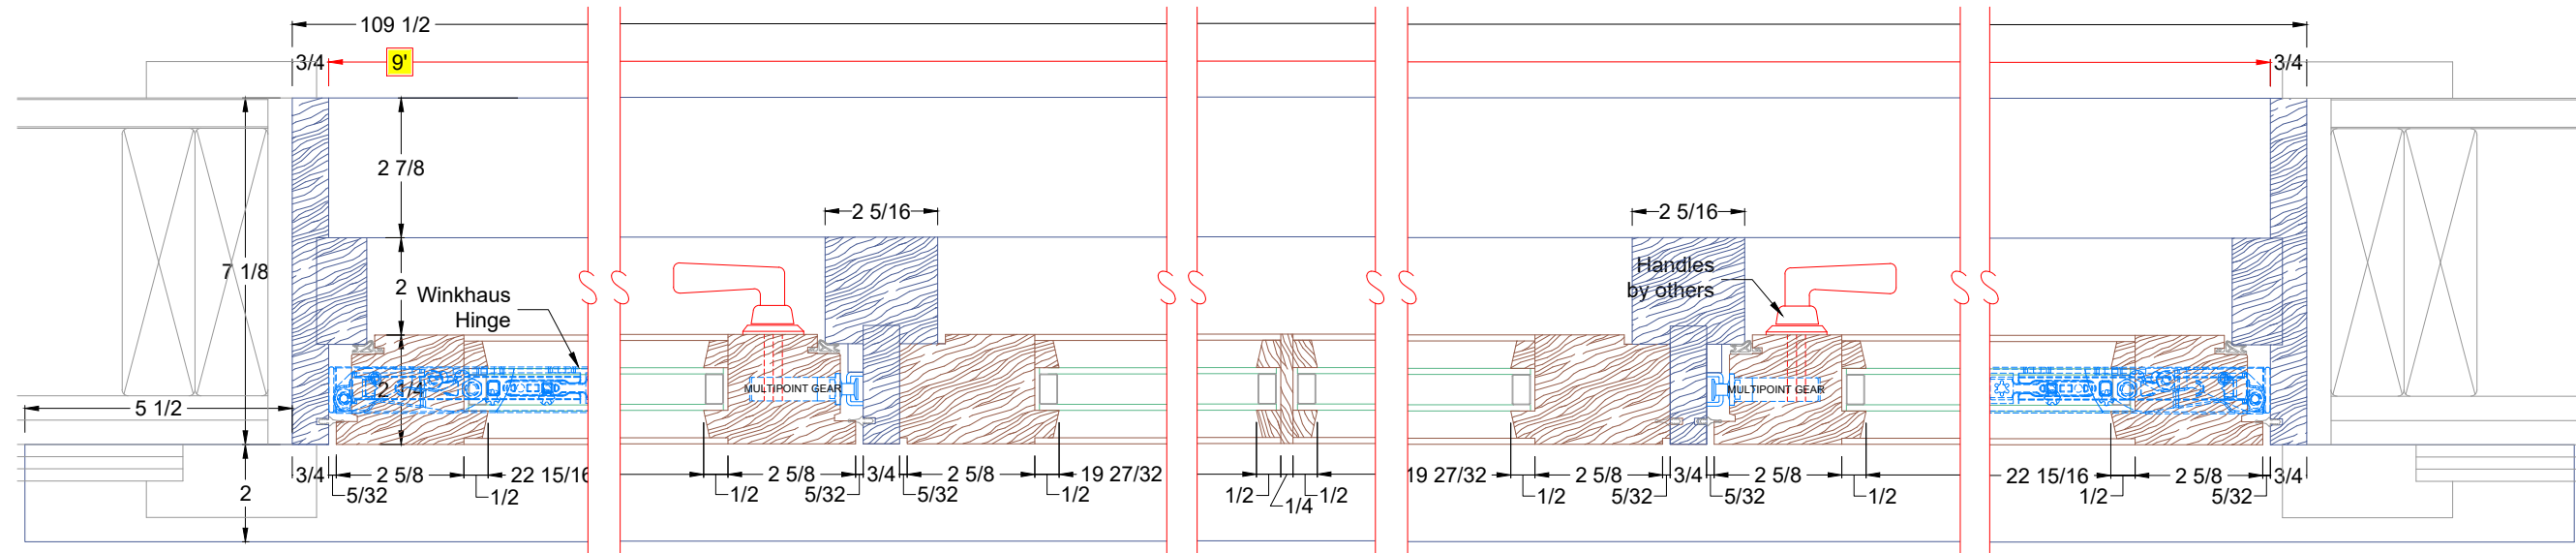

Glazing Type:
1/8" Cardinal 272 Low-E over 1/8" clear, tempered, argon gas filled, black foam spacer, 7/8" O.A.

Casement / Fixed / Casement

Contractor
Architect
Job Name
Windows

Started: 4/23
Drawn By:EH
Project #:

0000

SHEET
1

A Detail at plan view
Scale: 3" = 1'

Hardware:
Winkhaus pivot with limiting device, Multipoint Locks, Trims TBD

Wood Species:
Sash: Paint grade Sapele
Frame: Paint grade Sapele

Items shown in **BLUE** are supplied by manufacturer, items shown in **RED** are supplied by others and shown for location purposes only

0000

SHEET
2

A Detail at head and sill
Scale: 3" = 1'

B Detail at head and sill
Scale: 3" = 1'

Hardware:
Winkhaus pivot with limiting device, Multipoint Locks, Trims TBD

Wood Species:
Sash: Paint grade Sapele
Frame: Paint grade Sapele