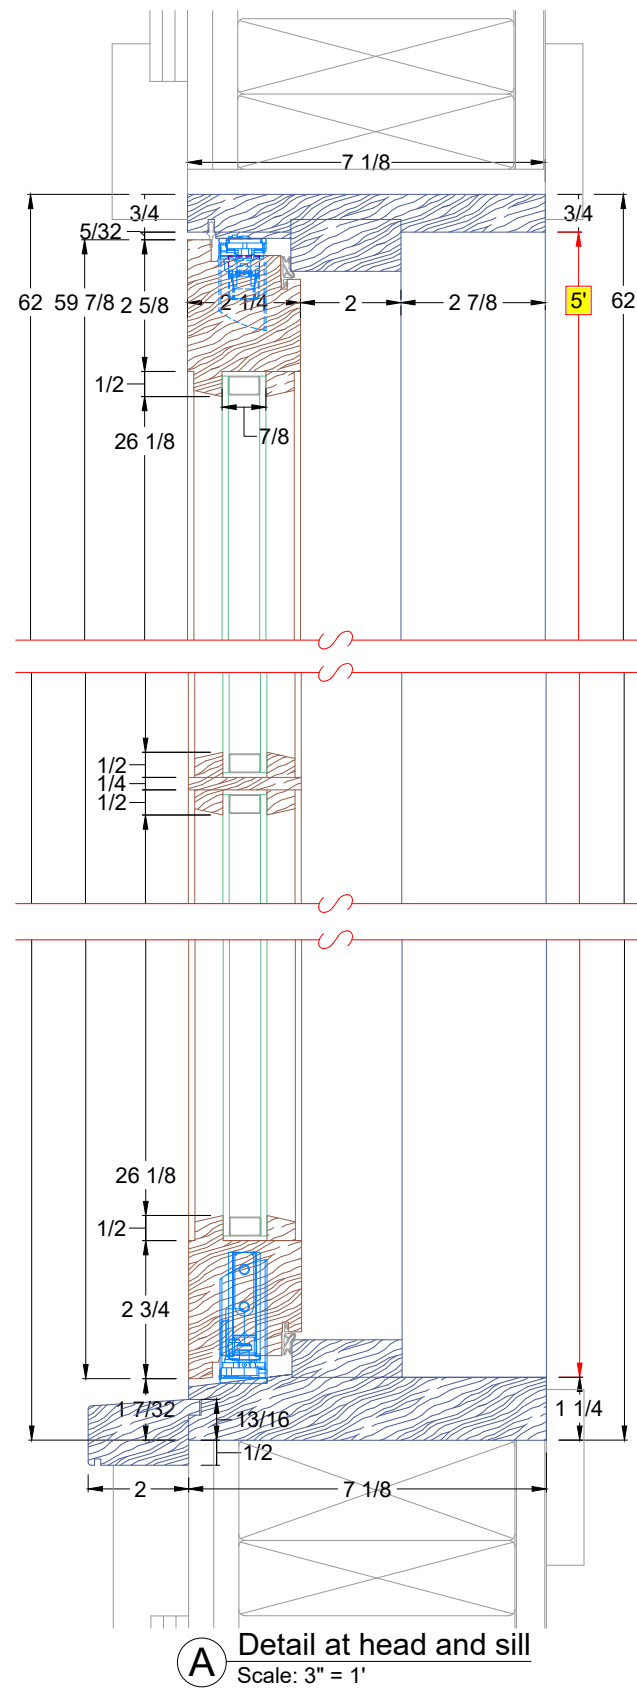

Glazing Type:
1/8" Cardinal 272 Low-E over 1/8" clear, tempered, argon gas filled, black foam spacer, 7/8" O.A.

Casement / Fixed / Casement

Contractor
Architect
Job Name
Windows

Started: 4/23
Drawn By:EH
Project #:

0000

SHEET
1

A Detail at plan view
Scale: 3" = 1'

Hardware:
Winkhaus pivot with limiting device, Multipoint Locks, Trims TBD

Wood Species:
Sash: Paint grade Sapele
Frame: Paint grade Sapele

Items shown in **BLUE** are supplied by manufacturer, items shown in **RED** are supplied by others and shown for location purposes only

0000

SHEET
2

A Detail at head and sill
Scale: 3" = 1'

B Detail at head and sill
Scale: 3" = 1'

Hardware:
Winkhaus pivot with limiting device, Multipoint Locks, Trims TBD

Wood Species:
Sash: Paint grade Sapele
Frame: Paint grade Sapele

Casement / Fixed / Casement

Contractor
Architect
Job Name
Windows

Started: 4/23
Drawn By:EH
Project #:

0000

SHEET
3